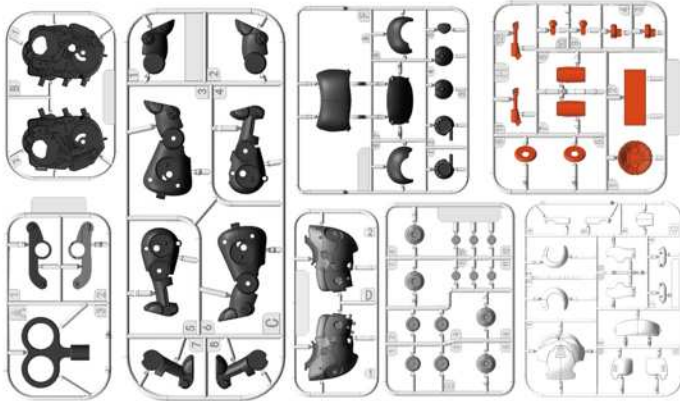

X-MECH

TRICERATOPS
PANDABOT

NO.P48-01