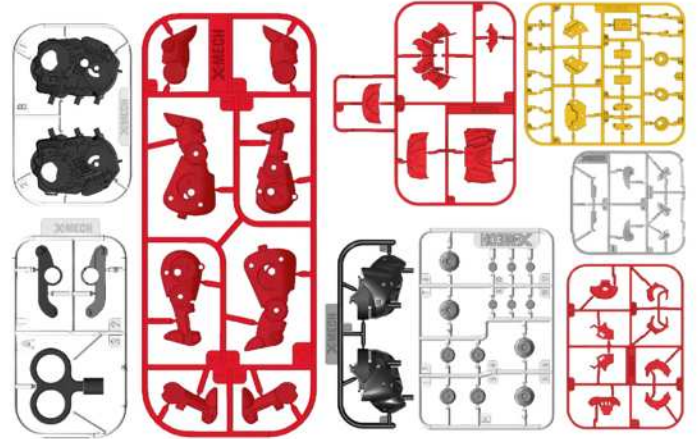

X-MECH

TRICERATOPS
PANDABOT

NO.P48-01